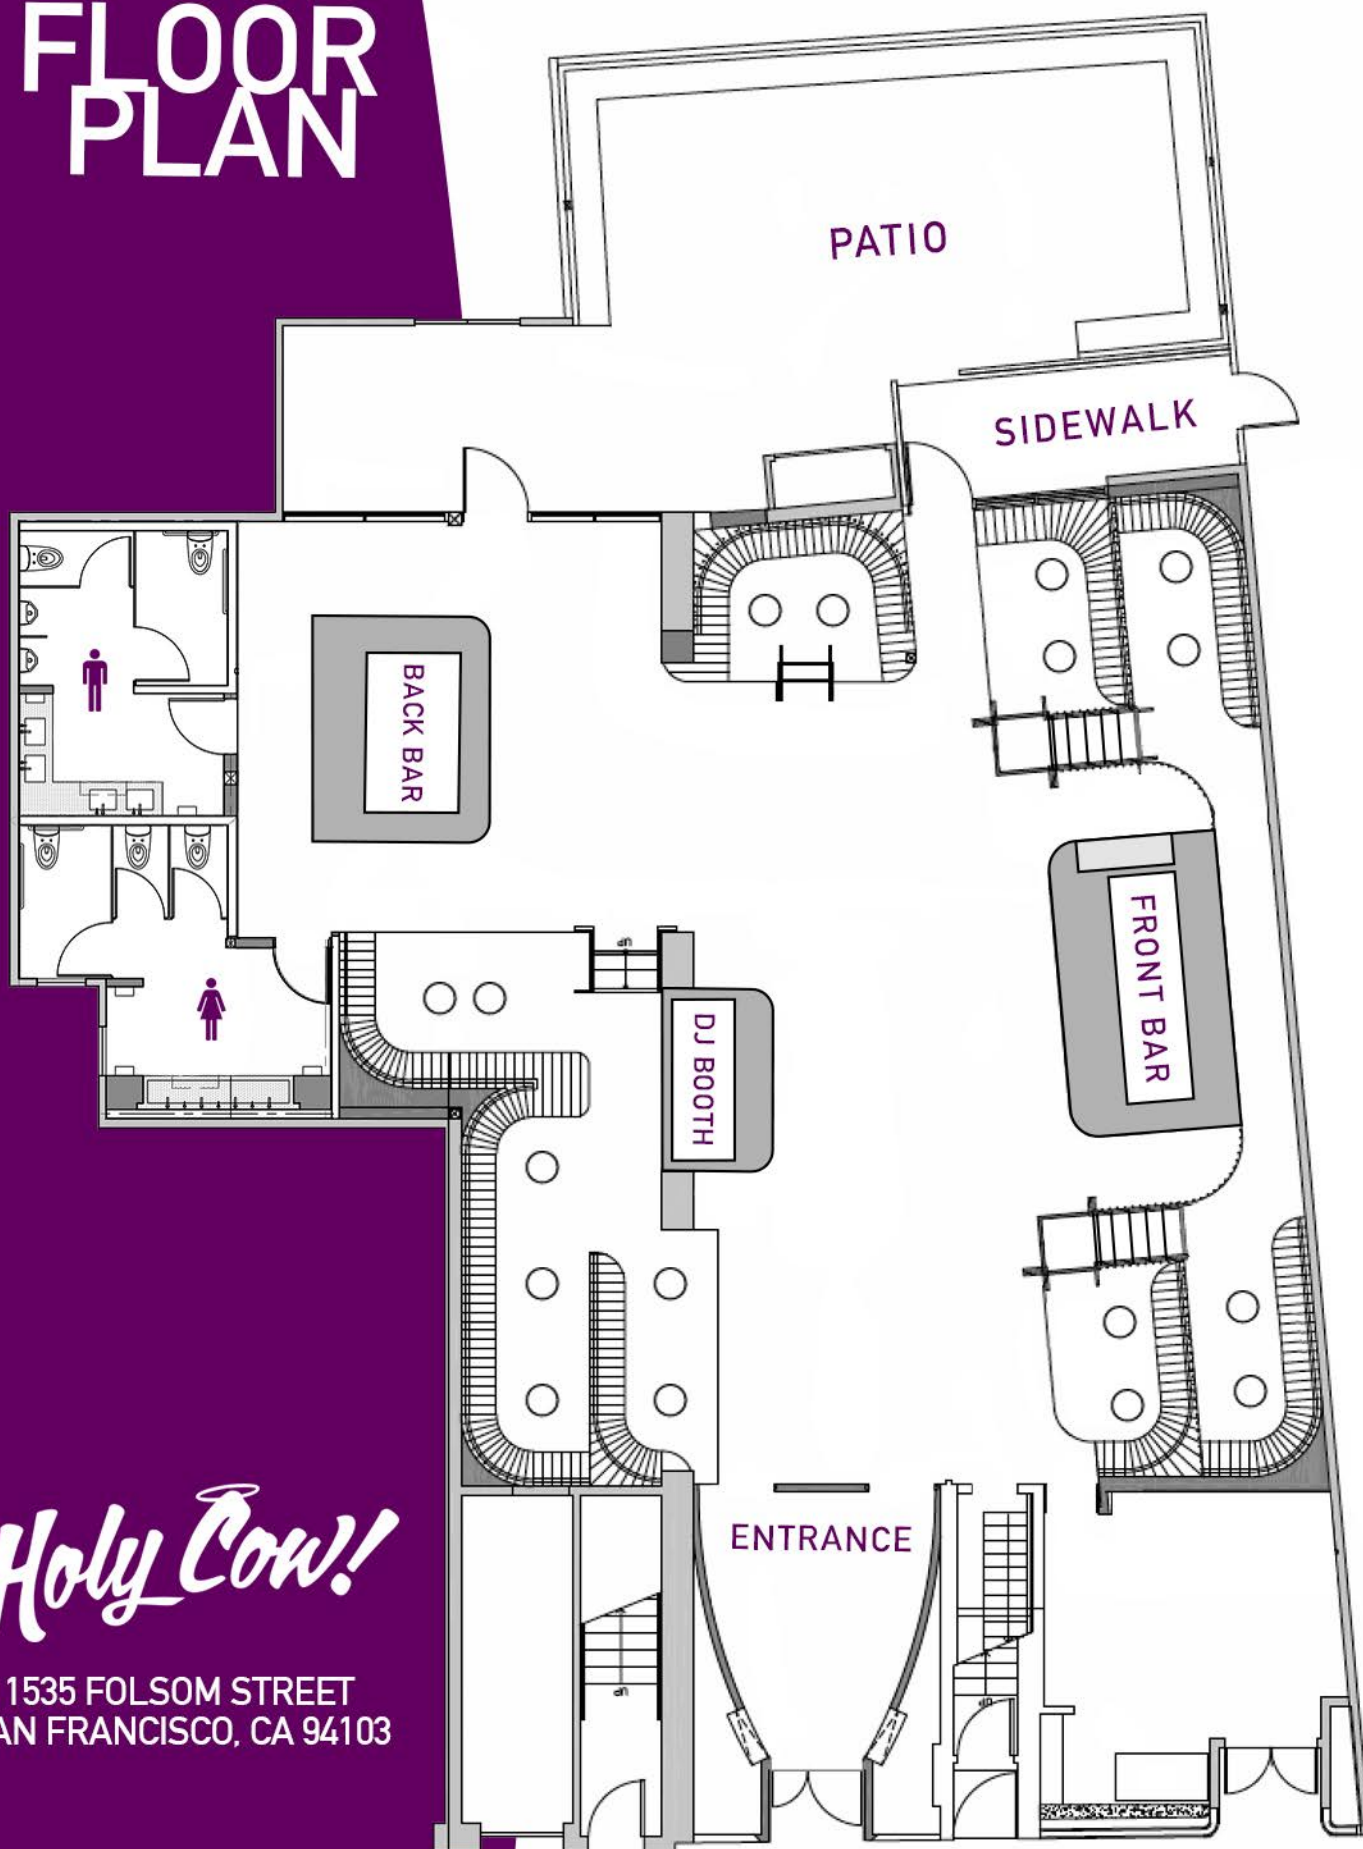

# FLOOR PLAN

*Holy Cow!*

1535 FOLSOM STREET  
SAN FRANCISCO, CA 94103